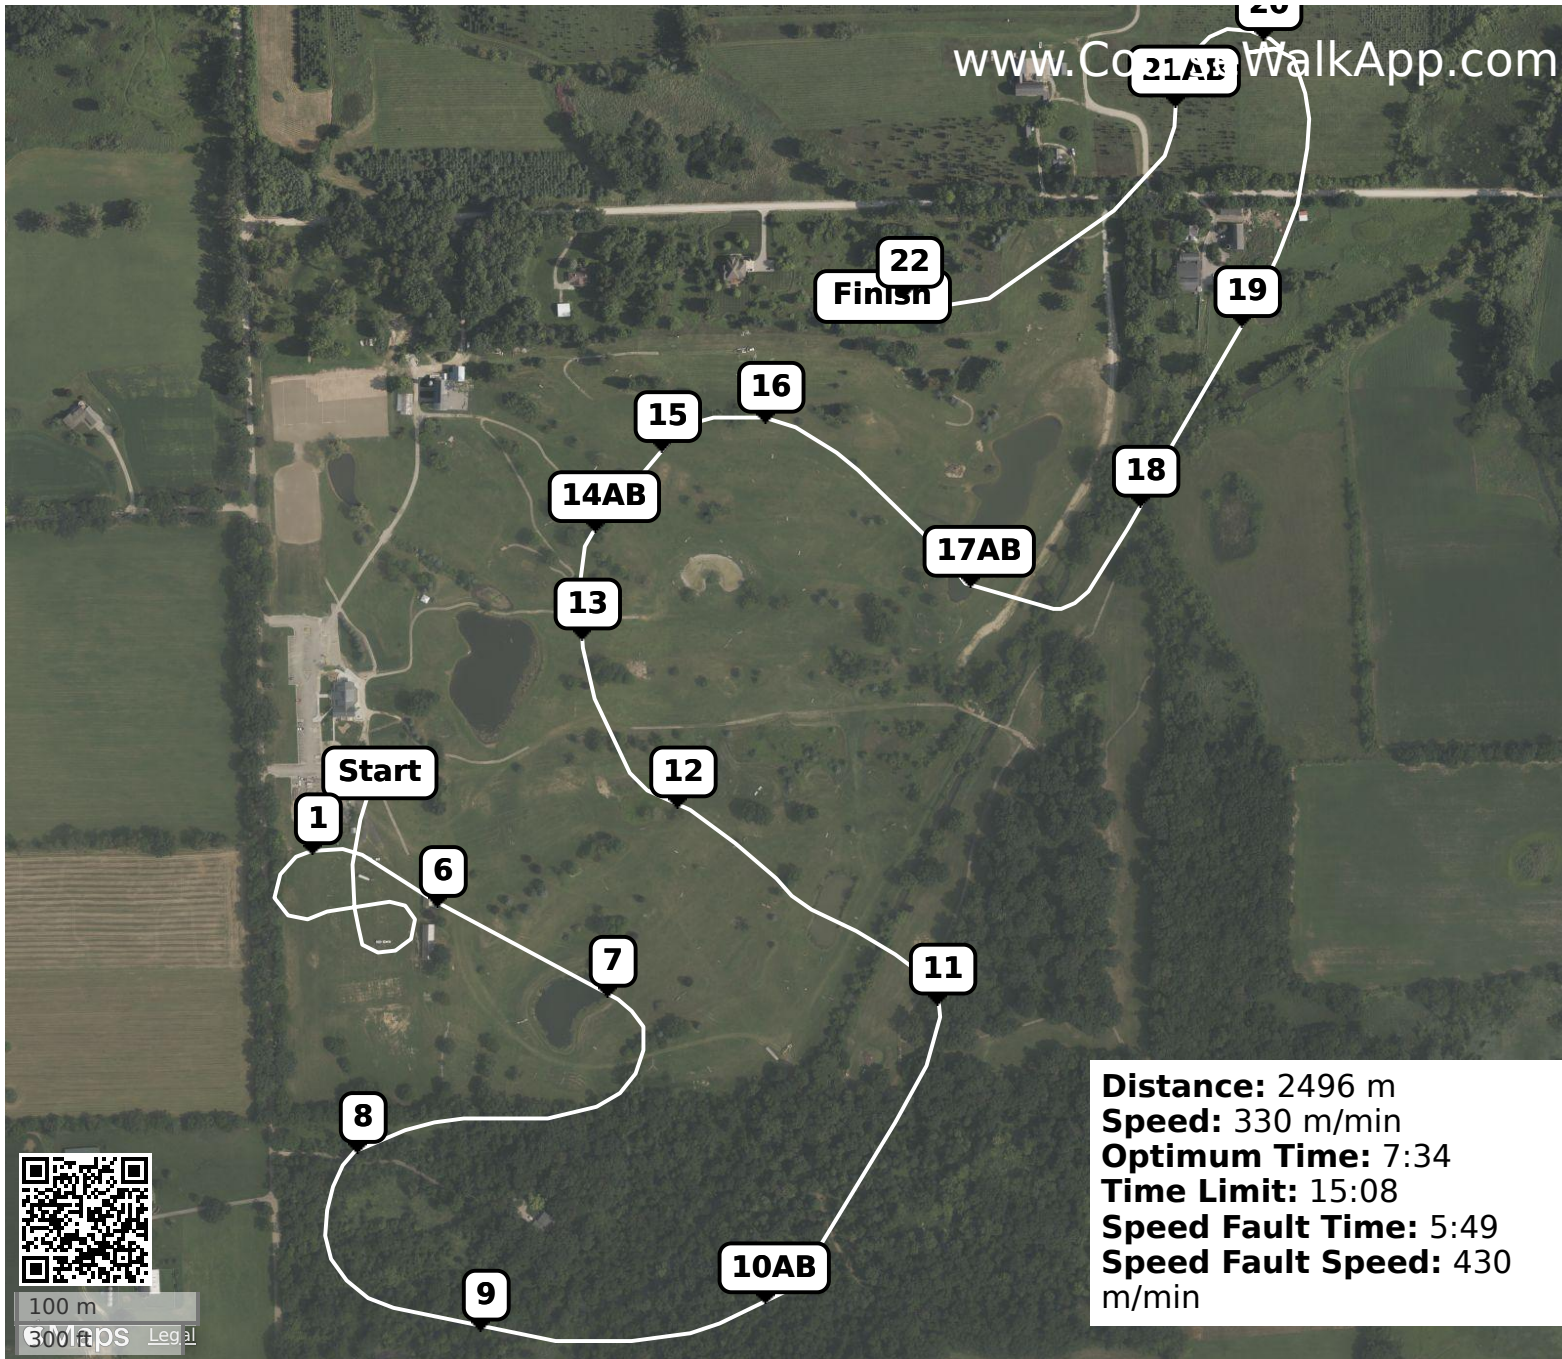

Revel Run Event Derby October 27 2024 (ID: 42904) - Novice

- 1** 1-5 stadium
- 6** Barn
- 7** Hanging log
- 8** Pheasant feeder
- 9** Serpentine
- 10AB** Barrels to roll top
- 11** 4 stumps log
- 12** Cabin
- 13** Aqua jump
- 14AB** Water complex
- 15** Boathouse
- 16** Cedar table
- 17AB** Bank complex
- 18** Corner
- 19** Zigzag coop
- 20** Brush hanging log
- 21AB** Coffin complex
- 22** Wagon