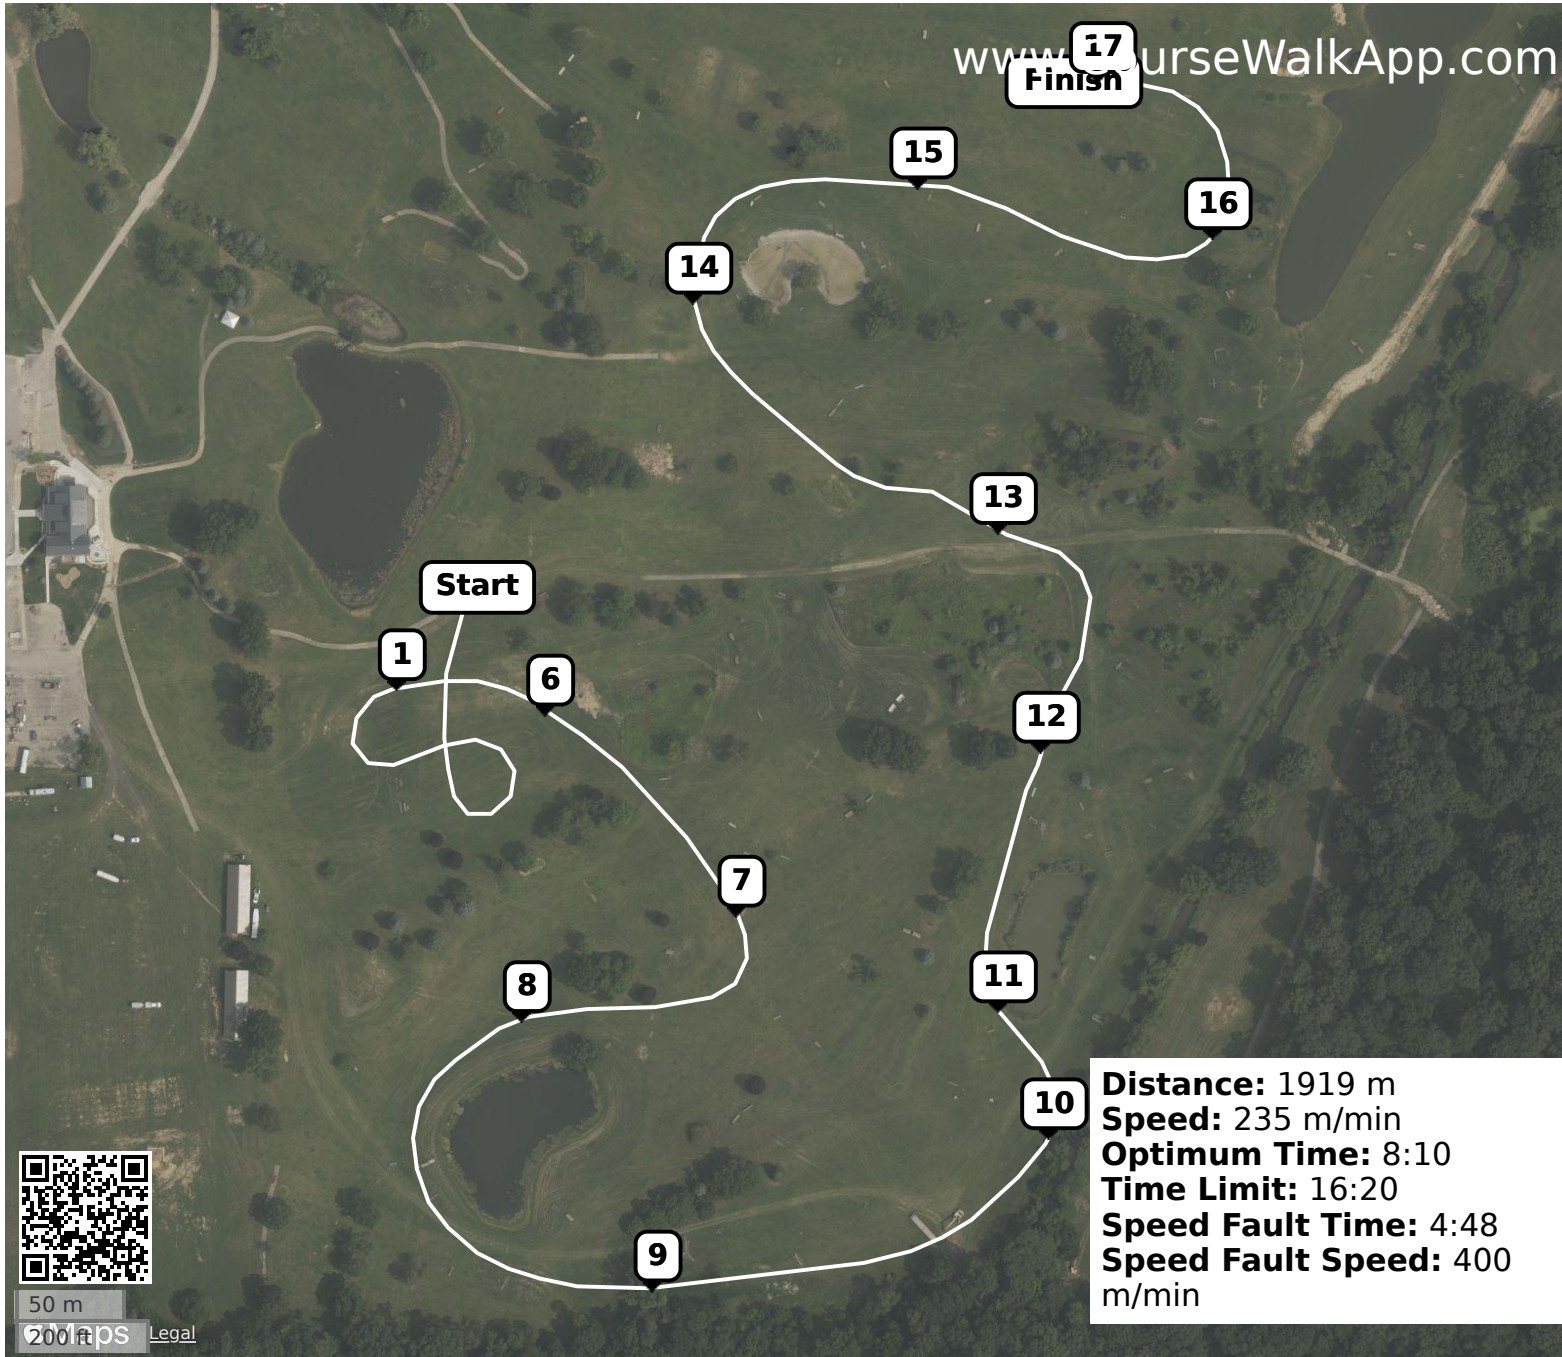

Revel Run Derby October 27 2024 (ID: 42906) - Starter

- ① 1-5 stadium
- ⑥ Hanging log
- ⑦ Palisade
- ⑧ Bunker
- ⑨ Alligator
- ⑩ Double pole
- ⑪ Coop
- ⑫ Timber stack
- ⑬ Cedar coop
- ⑭ Water log
- ⑮ Cedar table
- ⑯ Log with feet
- ⑰ Blue table